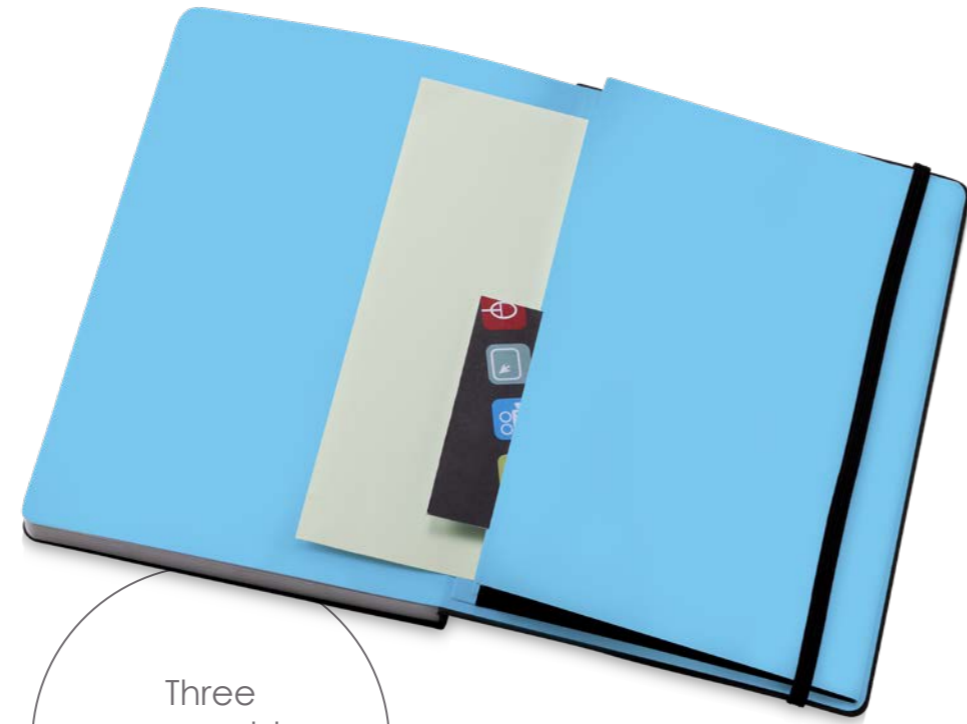

Three removable page dividers

M A R K S M A N

MM1006
Marksman Alpha Notebook
Imitation leather cover with cardboard backing
96 sheets 100gsm lined writing paper
Elastic closure
Inside back pocket
Supplied in a Marksman gift box
Dimensions: 145mm x 210mm x 18mm
Decoration Area: 90mm x 140mm - Pad/Screen
Size on request for Embossing