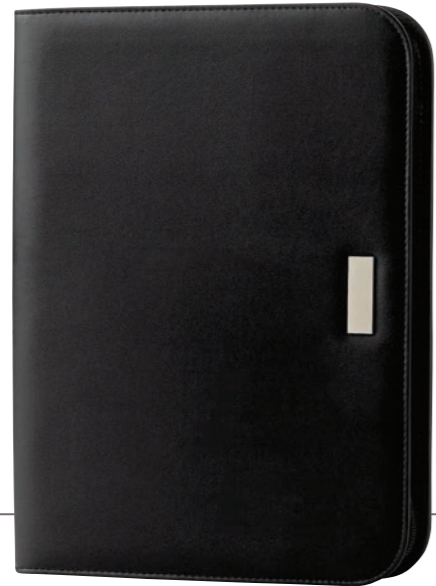

The New Yorker Portfolio

- Ultrahyde material
- Solar calculator
- Zippered closure
- Business card pockets
- Gusseted document pocket
- Zippered internal pocket
- Pen loop
- 30 page lined writing pad
- Dimensions: 248mm x 341mm x 23mm,
- Badge 15mm x 45mm
- Decoration Area: Front: 130mm x 80mm - Screen, Badge: 40mm x 10mm - Laser, Size on request for Embossing & Pad