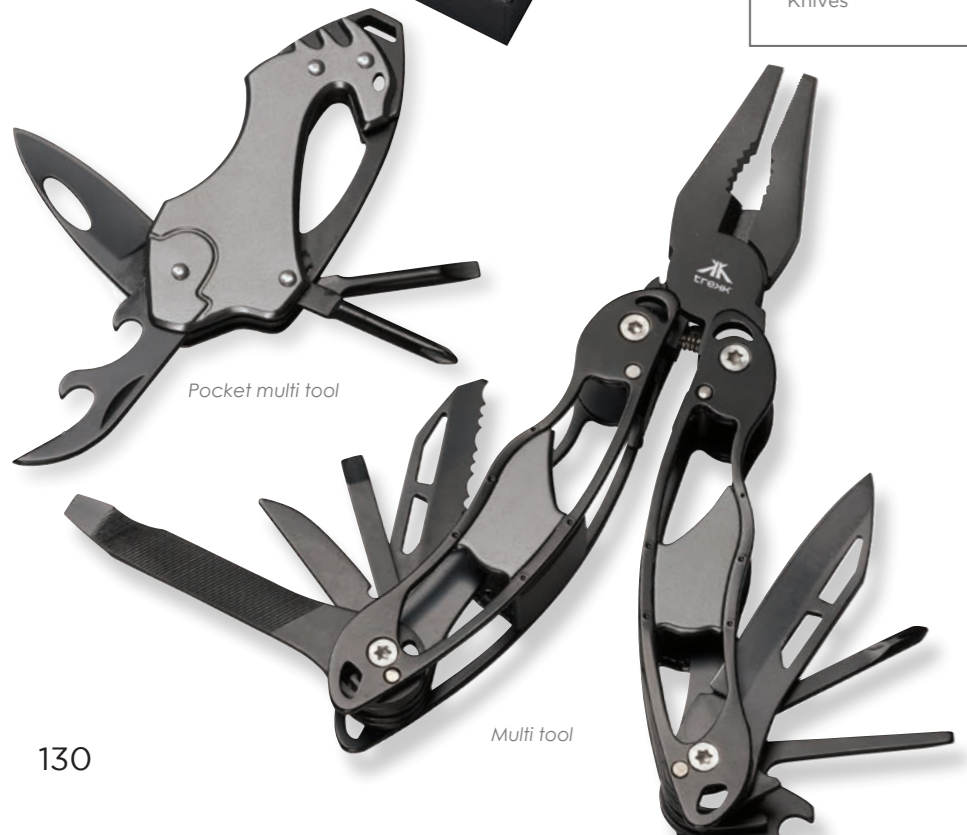

Set includes:
 Nail clippers
 Cuticle pusher
 Nail file
 Tweezers

HARDWARE

TOOLS
 BINOCULAR
 TORCHES
 AUTO

TK1022
Trekk Combo Tool Set
 Stainless Steel multi tools with black and platinum plating
 16 multifunctional tool in all
 Supplied in a Trekk gift box
 Nylon pouch included
 Supplied in a Trekk gift box (197mm x 35mm x 130mm)
 Dimensions: Multi tool folded: 107mm x 65mm x 22mm,
 pocket tool folded: 82mm x 35mm x 10mm
 Decoration Area: On tool 13mm x 10mm - Pad/Laser,
 On box: 50mm x 50mm - Screen

- Multi tool functions:
 Long nose pliers
 Standard pliers
 Wire cutter
 Files
 Slotted screwdrivers
 Phillips screwdrivers
 Saw
 Bottle openers
 Knives

Pocket multi tool
 Multi tool

TK1020
Trekk Survival Set
 10x25 binoculars
 Nylon pouch
 Metal carabiner compass
 Metal survival tool with carabiner
 Supplied in a Trekk gift box with magnetic closure
 (186mm x 186mm x 51mm)
 Dimensions: Binocular folded: 113mm x 66mm x 36mm,
 Survival Tool: 80mm x 24mm x 2mm,
 Compass: 69mm x 30mm x 16mm
 Decoration Area: On binoculars: 23mm x 10mm - Pad/Laser,
 On box: 50mm x 50mm - Screen