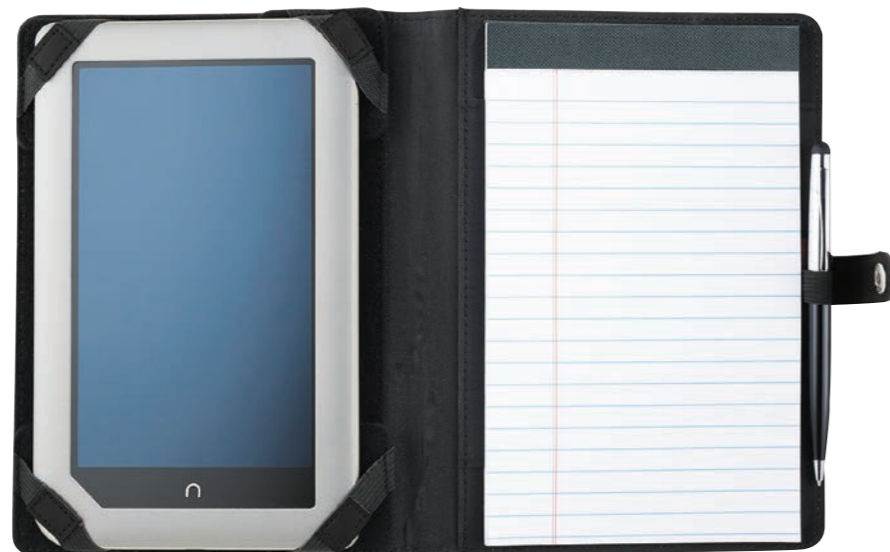

Adjustable brackets for holding your mobile devices

9139BK

Pedova ETech Jr. Padfolio With Snap Closure
Ultrahyde cover
Elastic pen loop
Lined writing pad 127mm x 203mm
Dimensions: 157mm x 212mm x 15mm
Decoration Area: 63.5mm x 100mm - Screen
Size on request for Embossing