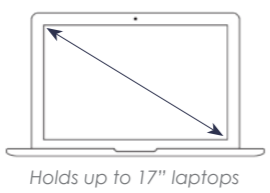

Holds up to 17" laptops