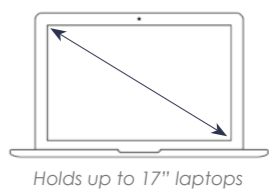

Laptop, devices and other accessories shown are not included.