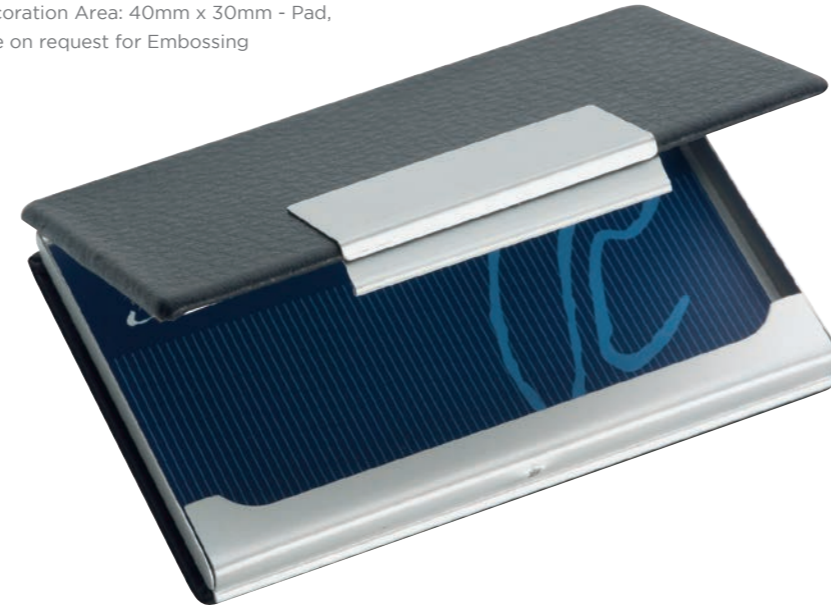

COMPENDIUMS

- TECH
- LEATHER
- NON-LEATHER
- PAD COVERS
- BINDERS
- ACCESSORIES