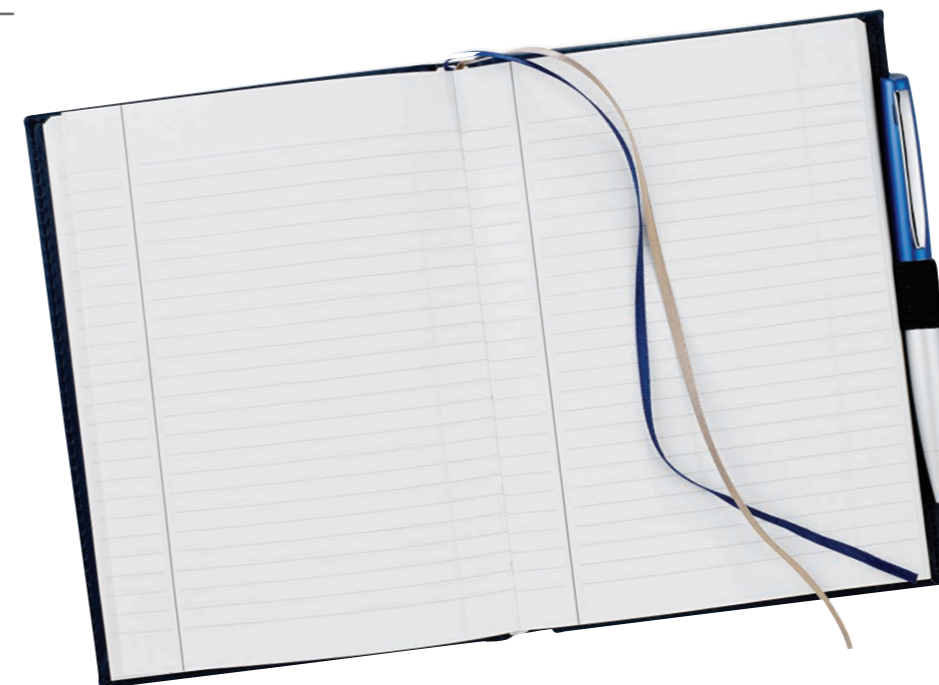

JOURNALBOOKS

9194BK

Pedova Bound JournalBook Italian Ultrahyde cover
Elastic pen loop
Blue and silver ribbon page markers
Bound JournalBook
125 sheets of 100gsm lined writing paper
Dimensions: 135mm x 187mm x 25mm
Decoration Area: 90mm x 135mm - Pad/Screen,
Size on request for Embossing