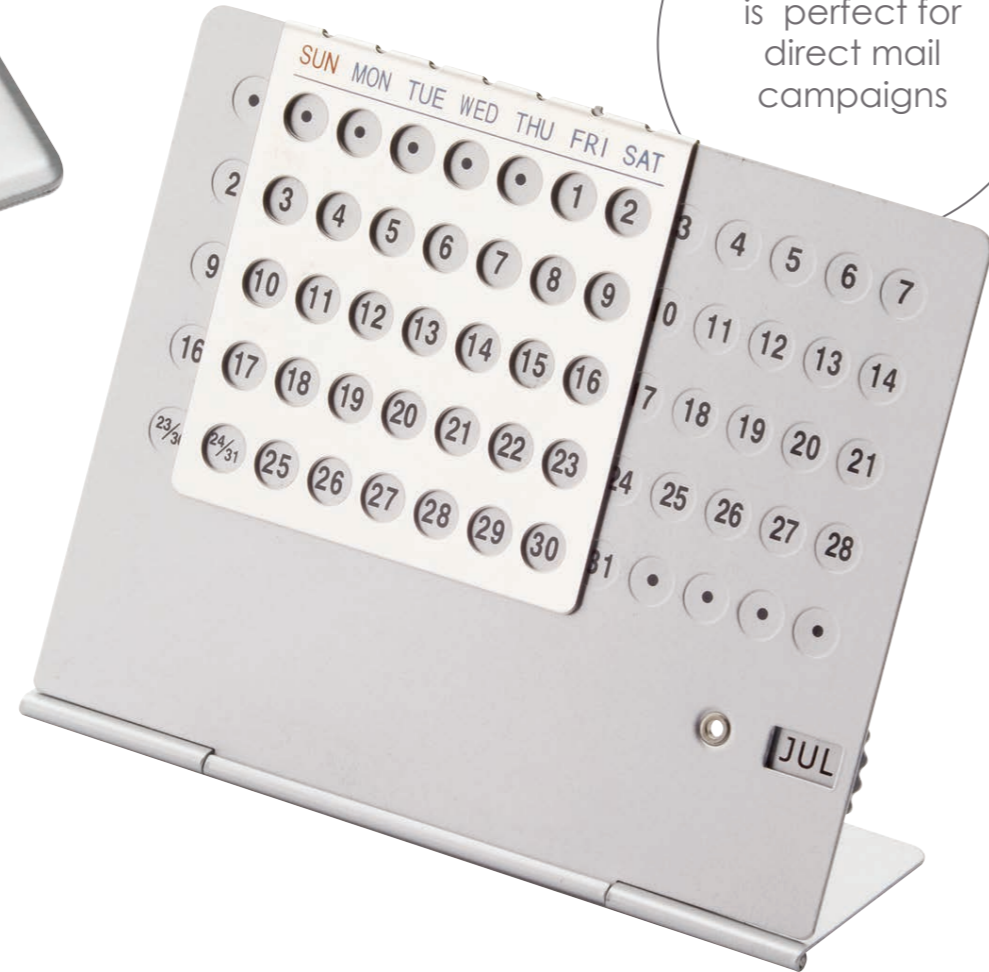

Folding Perpetual Calendar

Aluminium material
Movable month plate
Dimensions: 115mm x 85mm
Decoration Area: 40mm x 15mm - Pad/Laser (Engraves silver)

fold flat calendar is perfect for direct mail campaigns

191

Note Holder Clip

Metal material
Clip with swiveling arm
Great to display table numbers & menus etc
Supplied: in a plain white tuck box (130mm x 43mm x 43mm)
Dimensions: 38mm x 38mm x 120mm
Decoration Area: 30mm x 18mm - Pad/Laser (Engraves tone on tone),
Size on request for Pad