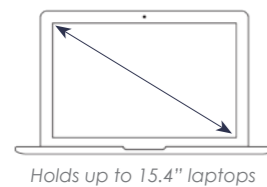

ELEVATE

EV1007

Elevate Milton Outdoor Backpack
600D Polyester & 600D Ripstop Polyester
Main zippered compartments
Padded laptop/tablet compartment
Organisation panel
Adjustable side compression straps
Mesh bottle pocket
Zippered side pocket
Zigzag power stretch bungee system
Adjustable padded backpack straps
Capacity: 24 Litres
Dimensions: 515mm x 300mm x 160mm
Decoration Area: 130mm x 55mm - Screen
Size on request for Embroidery
Colour: Black/Grey/Royal

Reflective accents for visibility at night