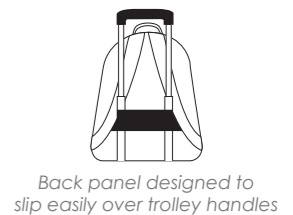

Laptop, devices and other accessories shown are not included.